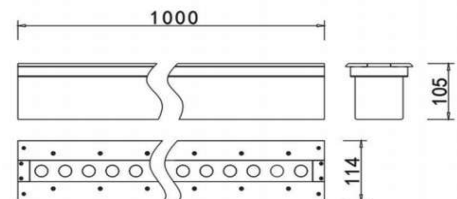

L=1000mm
W=114mm
H=105mm

Frame

Aluminum

Color Tempertaure

3000K

Power

12W

Total Luminous Flux

Buried

Beam angle

10°/30°/45°/60°/10°×60°/25°×45°

Optics

Tempered glass

Dimming

NON-Dimmable

Operating Voltage

DC24V

Standard Lifetime

L70 minimum at 50,000
burning hours

Dimension diagram

Remarks:-

Address: Plot #7 Saroorpur-Nangla Industrial Area, Ballabgarh-Sohna Road, Faridabad-121005

Email: info@sovitron.com